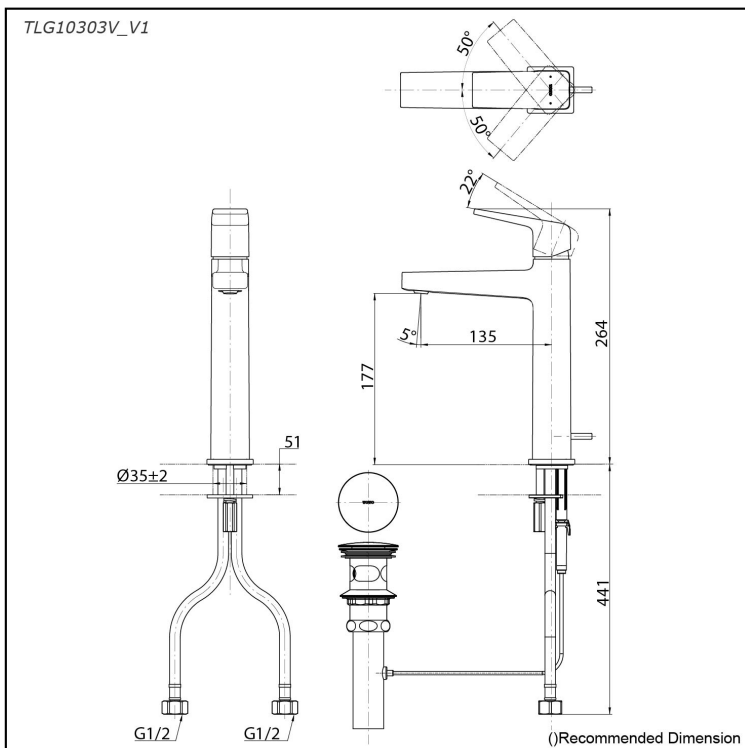

*GB Series  
Single Lever Lavatory Faucet  
(Semi-tall Vessel) (w/ Pop-up Waste)*

### Specifications

Material: Brass

Water Pressure: 0.05MPa~1.0MPa

### Parts description

- **TLG10303V\_V1**  
Single Lever Lavatory Faucet  
(w/ Pop-up Waste)

reddot winner 2020