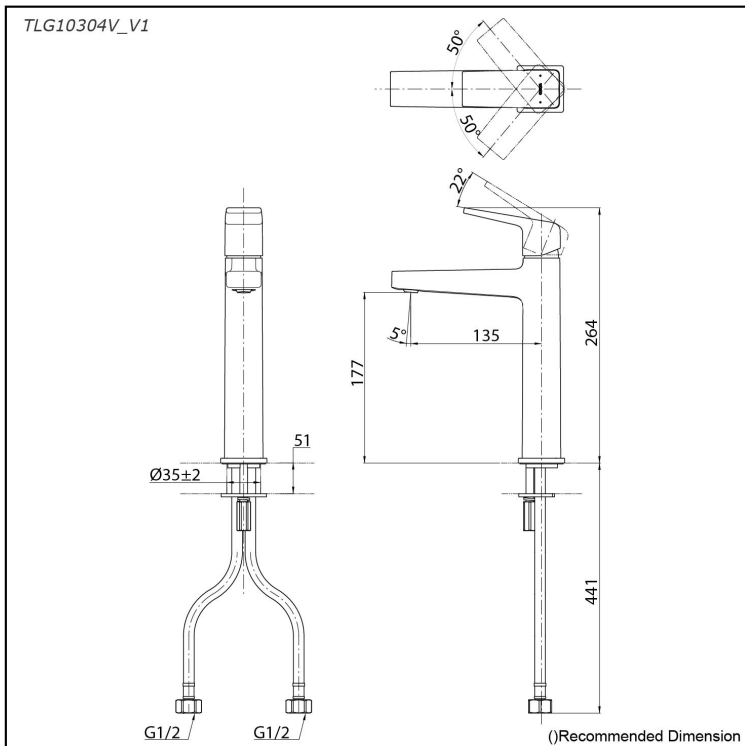

### Specifications

Material: Brass

Water Pressure: 0.05MPa~1.0MPa

### Parts description

- **TLG10304V\_V1**  
Single Lever Lavatory Faucet  
(w/o Pop-up Waste)

reddot winner 2020

### Flow Rate

TLG10304V\_V1