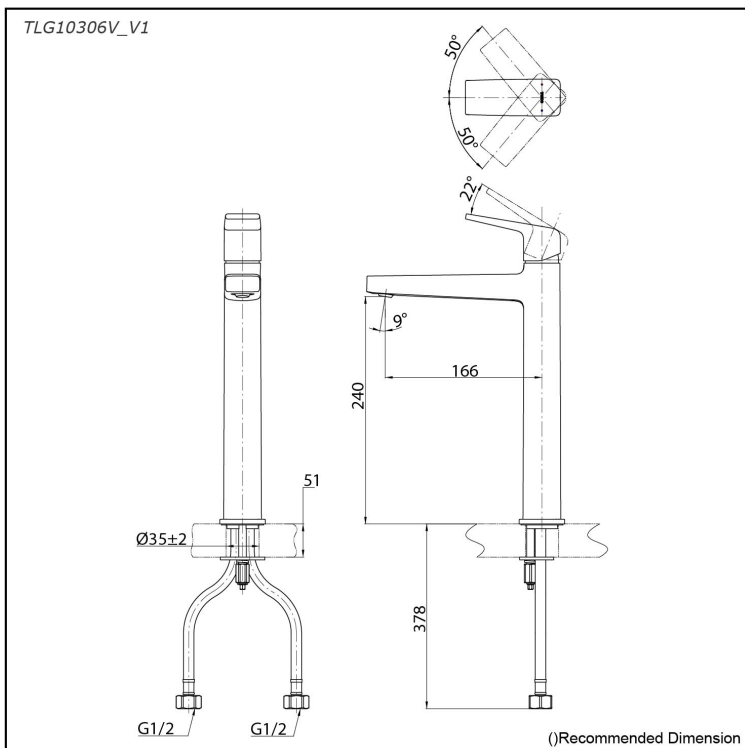

*GB Series
Single Lever Lavatory Faucet
(Tall Vessel) (w/o Pop-up Waste)*

Features

- Stately squareness and beveled edges imbue a space with dignity
- Gently beveled with balanced highlights accentuate the shape of the gradually narrowing spout
- Easy Installation and Usage
- Long lasting, COMFORT GLIDE mechanism for a smooth operation
- The PVD finishes provides both beauty and strength, adding rich color to the bathroom space

Specifications

Material: Brass

Water Pressure: 0.05MPa~1.0MPa

Parts description

- **TLG10306V_V1**
Single Lever Lavatory Faucet
(w/o Pop-up Waste)

Flow Rate

TLG10306V_V1