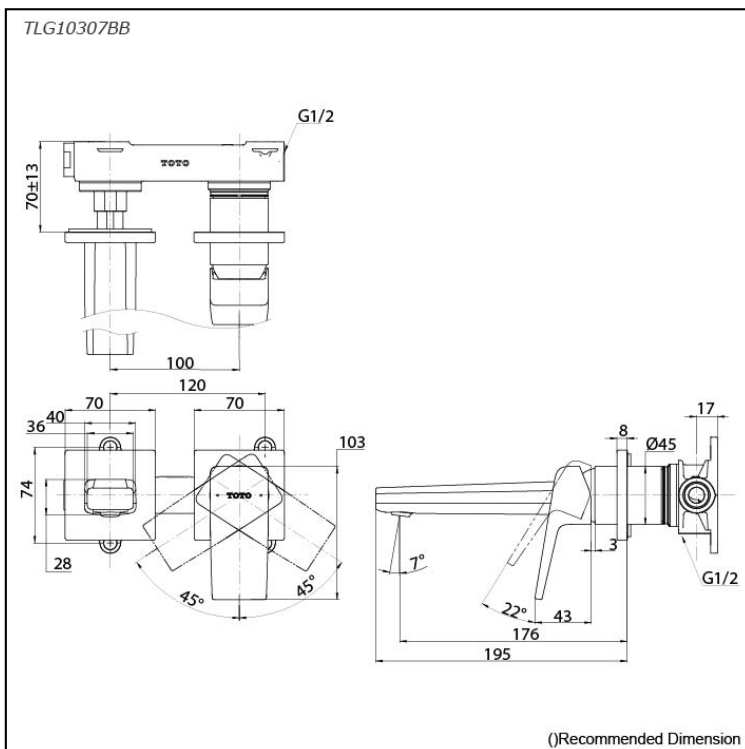

### Specifications

Material: Brass

Water Pressure: 0.05MPa~1.0MPa

### Parts description

- **TLG10307BB**  
 Wall Mount Single Lever Lavatory Faucet  
 (Short Spout) (w/o Waste Fittings)