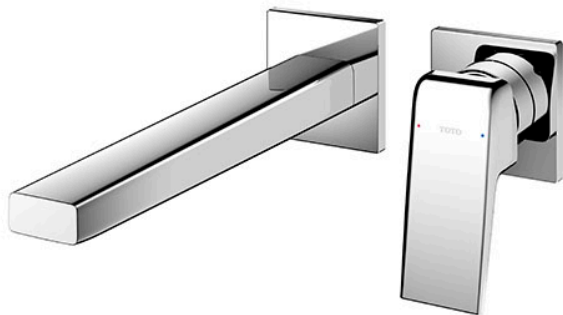

GB Series
 Wall-Mount Single Lever Lavatory Faucet
 (Long Spout) (w/o Pop-up Waste)

Features

- Stately squareness and beveled edges imbue a space with dignity
- Gently beveled with balanced highlights accentuate the shape of the gradually narrowing spout
- Easy Installation and Usage
- Long lasting, COMFORT GLIDE mechanism for a smooth operation
- The PVD finishes provides both beauty and strength, adding rich color to the bathroom space

Specifications

Material: Brass
 Water Pressure: 0.05MPa~1.0MPa

Parts description

- **TLG10308BB**
 Wall Mount Single Lever Lavatory Faucet
 (Long Spout) (w/o Waste Fittings)

Flow Rate