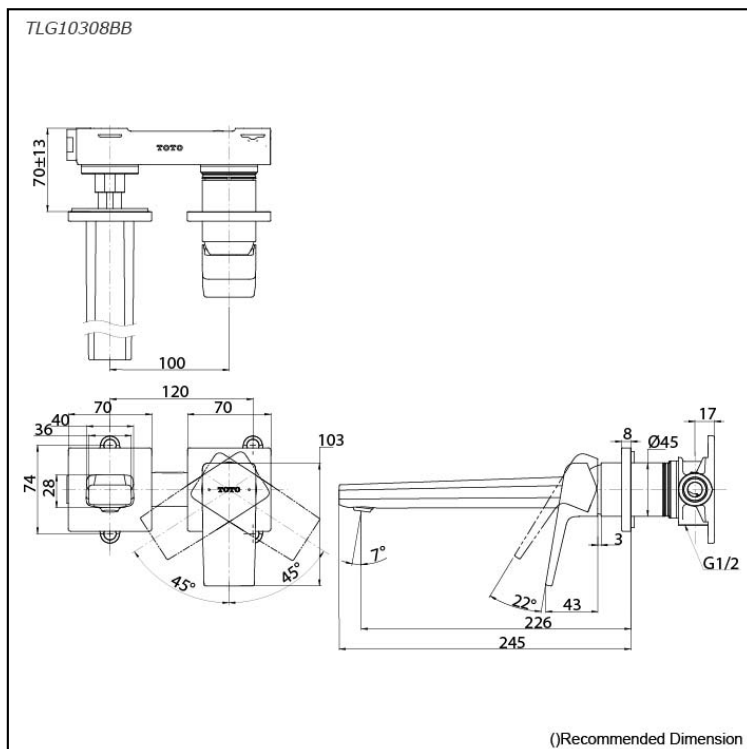

GB Series
 Wall-Mount Single Lever Lavatory Faucet
 (Long Spout) (w/o Pop-up Waste)

Features

- Stately squareness and beveled edges imbue a space with dignity
- Gently beveled with balanced highlights accentuate the shape of the gradually narrowing spout
- Easy Installation and Usage
- Long lasting, COMFORT GLIDE mechanism for a smooth operation
- The PVD finishes provides both beauty and strength, adding rich color to the bathroom space

Specifications

Material: Brass
 Water Pressure: 0.05MPa~1.0MPa

Parts description

- **TLG10308BB**
 Wall Mount Single Lever Lavatory Faucet
 (Long Spout) (w/o Waste Fittings)

Flow Rate