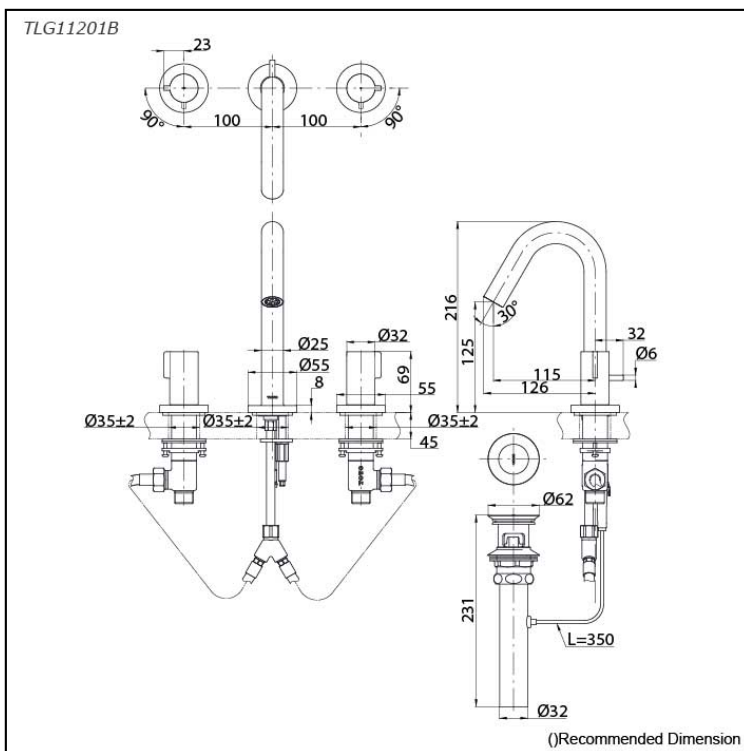

GF Series  
2 Handle Lavatory Faucet  
(3-Holes) (w/ Pop-up Waste)

### Specifications

Material: Brass

Water Pressure: 0.05MPa~1.0MPa

### Parts description

- **TLG11201B**  
2 Handle Lavatory Faucet (3-Holes)  
(w/ Pop-up Waste)

### Flow Rate

TLG11201B