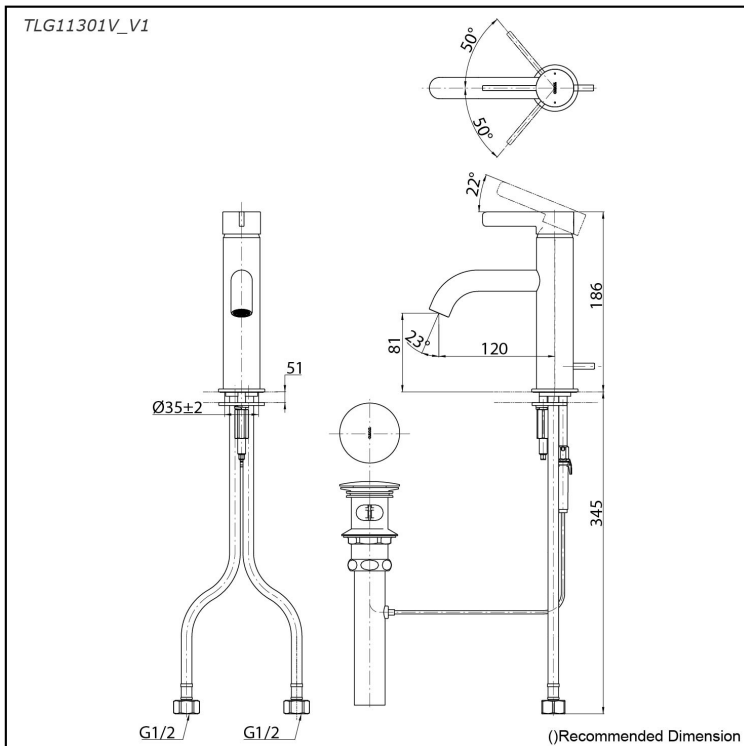

GF Series
Single Lever Lavatory Faucet
(w/ Pop-up Waste)

Features

- Refined cylinder with fine finished inspire a high-end luxury feel
- Delicate workmanship develop a hairline and polished finish that generates a rich contrast in textures that provide delightful feel to the touch
- Easy Installation and Usage
- Long lasting, COMFORT GLIDE mechanism for a smooth operation
- The PVD finishes provides both beauty and strength, adding rich color to the bathroom space

Specifications

Material: Brass

Water Pressure: 0.05MPa~1.0MPa

Parts description

- **TLG11301V_V1**
Single Lever Lavatory Faucet
(w/ Pop-up Waste)

reddot winner 2020

Flow Rate

TLG11301V_V1