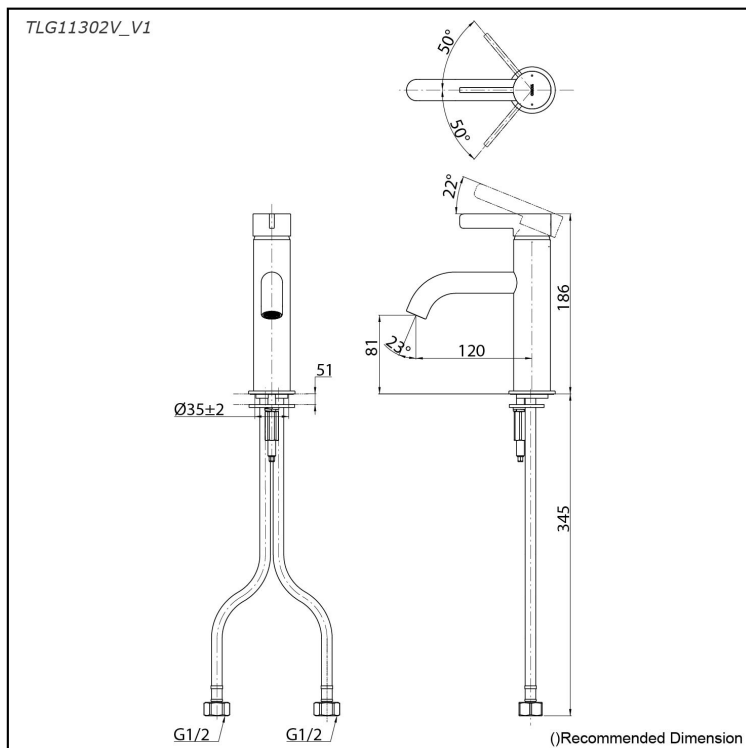

GF Series
Single Lever Lavatory Faucet
(w/o Pop-up Waste)

Features

- Refined cylinder with fine finished inspire a high-end luxury feel
- Delicate workmanship develop a hairline and polished finish that generates a rich contrast in textures that provide delightful feel to the touch
- Easy Installation and Usage
- Long lasting, COMFORT GLIDE mechanism for a smooth operation
- The PVD finishes provides both beauty and strength, adding rich color to the bathroom space

Specifications

Material: Brass

Water Pressure: 0.05MPa~1.0MPa

Parts description

- **TLG11302V_V1**
Single Lever Lavatory Faucet
(w/o Pop-up Waste)

reddot winner 2020

Flow Rate

TLG11302V_V1