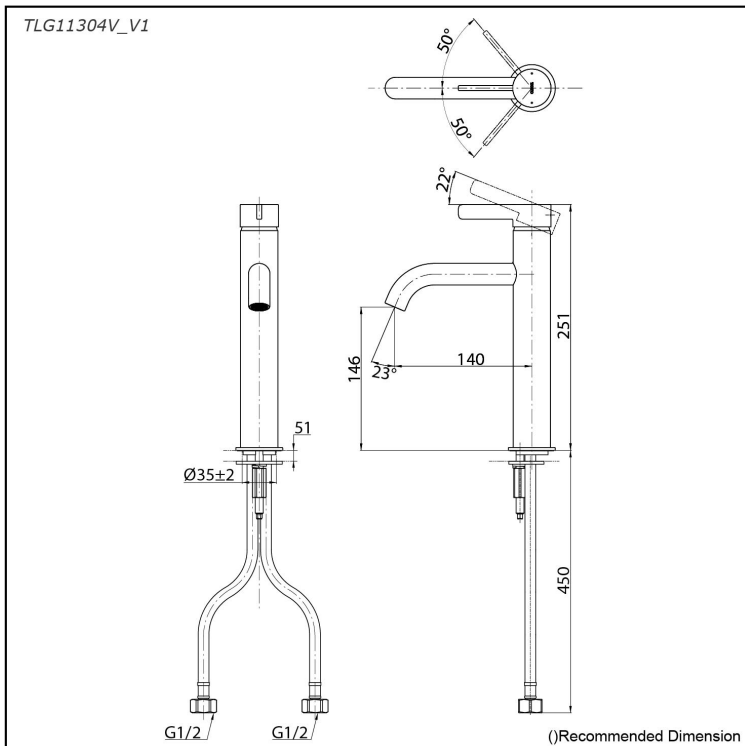

GF Series
Single Lever Lavatory Faucet
(Semi-tall Vessel) (w/o Pop-up Waste)

Features

- Refined cylinder with fine finished inspire a high-end luxury feel
- Delicate workmanship develop a hairline and polished finish that generates a rich contrast in textures that provide delightful feel to the touch
- Easy Installation and Usage
- Long lasting, COMFORT GLIDE mechanism for a smooth operation
- The PVD finishes provides both beauty and strength, adding rich color to the bathroom space

Specifications

Material: Brass

Water Pressure: 0.05MPa~1.0MPa

Parts description

- **TLG11304V_V1**
Single Lever Lavatory Faucet
(w/o Pop-up Waste)

reddot winner 2020

Flow Rate

TLG11304V_V1