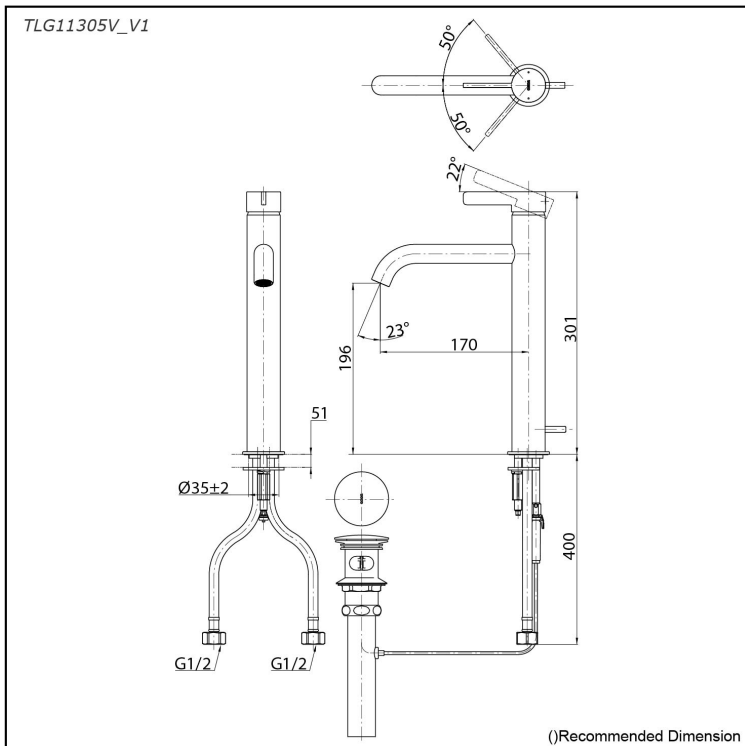

*GF Series
Single Lever Lavatory Faucet
(Tall Vessel) (w/ Pop-up Waste)*

Features

- Refined cylinder with fine finished inspire a high-end luxury feel
- Delicate workmanship develop a hairline and polished finish that generates a rich contrast in textures that provide delightful feel to the touch
- Easy Installation and Usage
- Long lasting, COMFORT GLIDE mechanism for a smooth operation
- The PVD finishes provides both beauty and strength, adding rich color to the bathroom space

Specifications

Material: Brass

Water Pressure: 0.05MPa~1.0MPa

Parts description

- **TLG11305V_V1**
Single Lever Lavatory Faucet
(w/ Pop-up Waste)

reddot winner 2020

Flow Rate

TLG11305V_V1