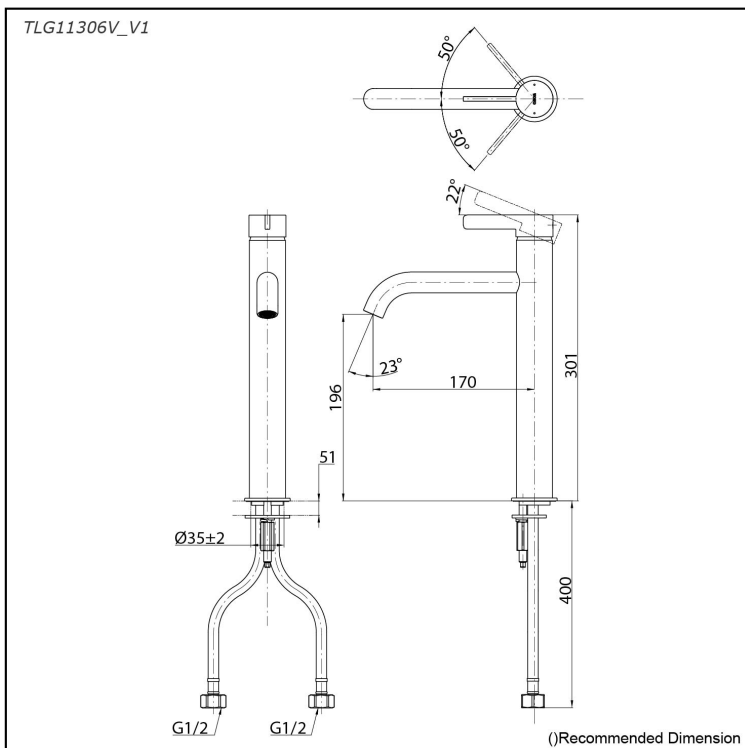

Specifications

Material: Brass

Water Pressure: 0.05MPa~1.0MPa

Parts description

- **TLG11306V_V1**
Single Lever Lavatory Faucet
(w/o Pop-up Waste)

reddot winner 2020

Flow Rate

TLG11306V_V1