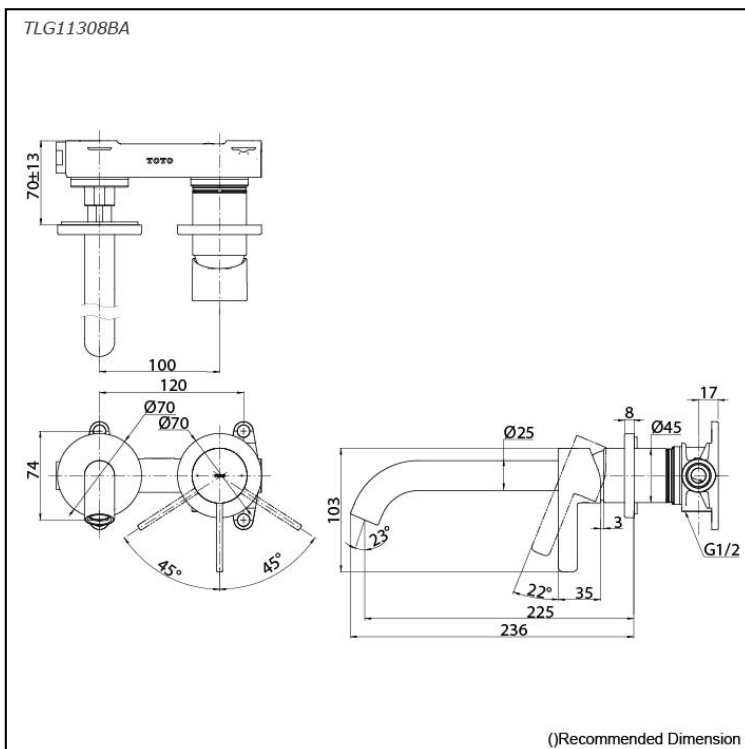

GF Series
 Wall-Mount Single Lever Lavatory Faucet
 (Long Spout) (w/o Pop-up Waste)

Features

- Refined cylinder with fine finished inspire a high-end luxury feel
- Delicate workmanship develop a hairline and polished finish that generates a rich contrast in textures that provide delightful feel to the touch
- Easy Installation and Usage
- Long lasting, COMFORT GLIDE mechanism for a smooth operation
- The PVD finishes provides both beauty and strength, adding rich color to the bathroom space

Specifications

Material: Brass
 Water Pressure: 0.05MPa~1.0MPa

Parts description

- **TLG11308BA**
 Wall Mount Single Lever Lavatory Faucet
 (Long Spout) (w/o Waste Fittings)

Flow Rate