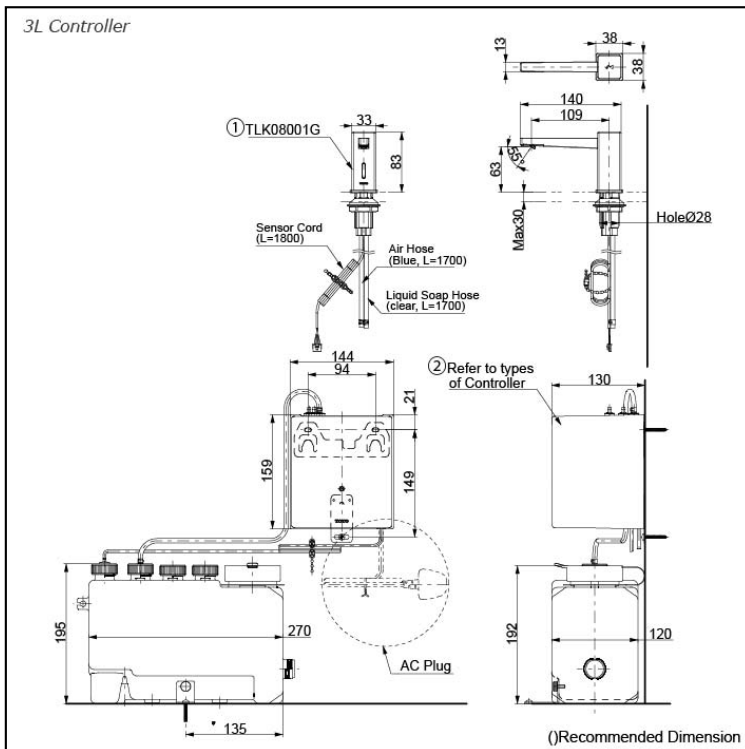

Note

- Recommend to use TOTO soap