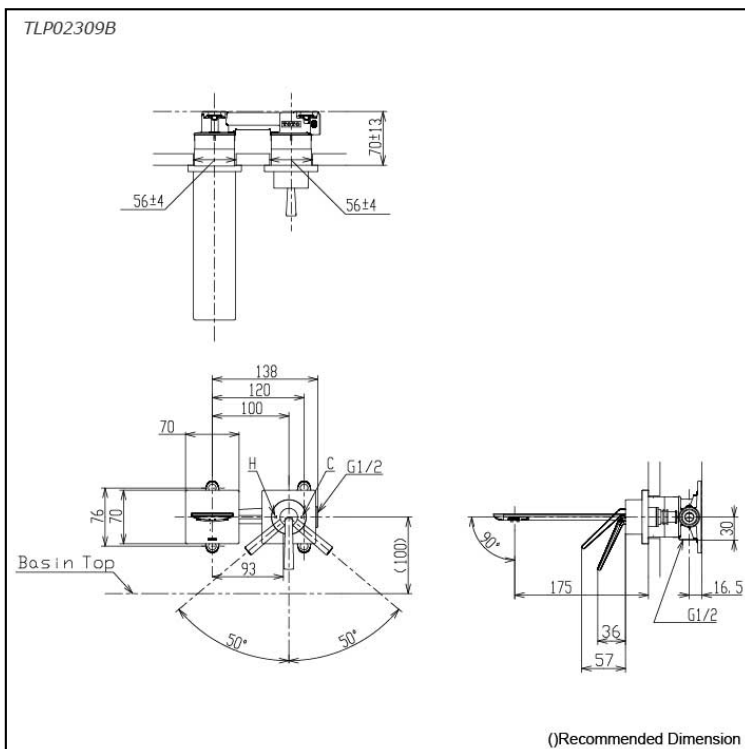

ZL Series
 Wall-Mount Single Lever Lavatory Faucet
 (Short Spout) (w/o Pop-up Waste)

Features

- Design Concept is Gorgeous and Organic
- TOTO original cartridge for smooth control
- The PVD finishes provides both beauty and strength, adding rich color to the bathroom space

Specifications

Material: Stainless Steel
 Water Pressure: 0.05MPa~1.0MPa

Parts description

- **TLP02309B**
 Wall-Mount Single Lever Lavatory Faucet
 (Short Spout) (w/o Waste Fittings)

Flow Rate

TLP02309B