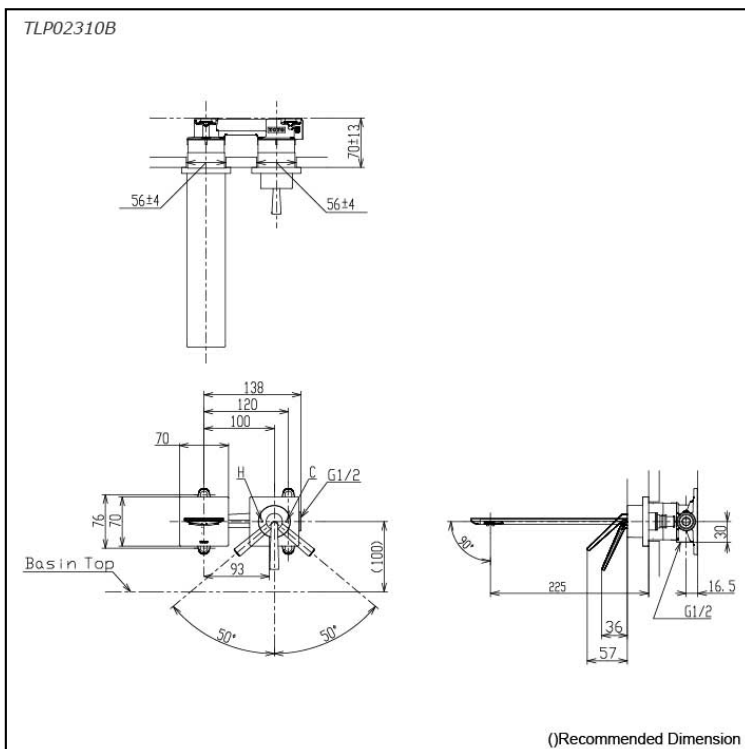

ZL Series
 Wall-Mount Single Lever Lavatory Faucet
 (Long Spout) (w/o Pop-up Waste)

Features

- Design Concept is Gorgeous and Organic
- TOTO original cartridge for smooth control
- The PVD finishes provides both beauty and strength, adding rich color to the bathroom space

Specifications

Material: Stainless Steel
 Water Pressure: 0.05MPa~1.0MPa

Parts description

- **TLP02310B**
 Wall-Mount Single Lever Lavatory Faucet
 (Long Spout) (w/o Waste Fittings)

Flow Rate

TLP02310B