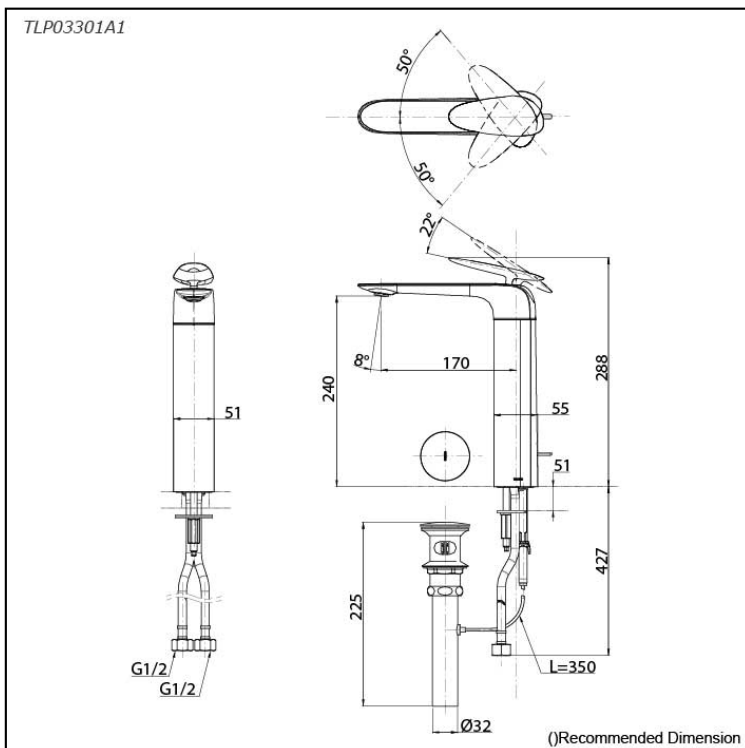

### Specifications

Material: Brass

Water Pressure: 0.05MPa~1.0MPa

### Parts description

- **TLP03301A1**  
Single Lever Lavatory Faucet  
(w/ Pop-up Waste)

reddot award 2019  
winner