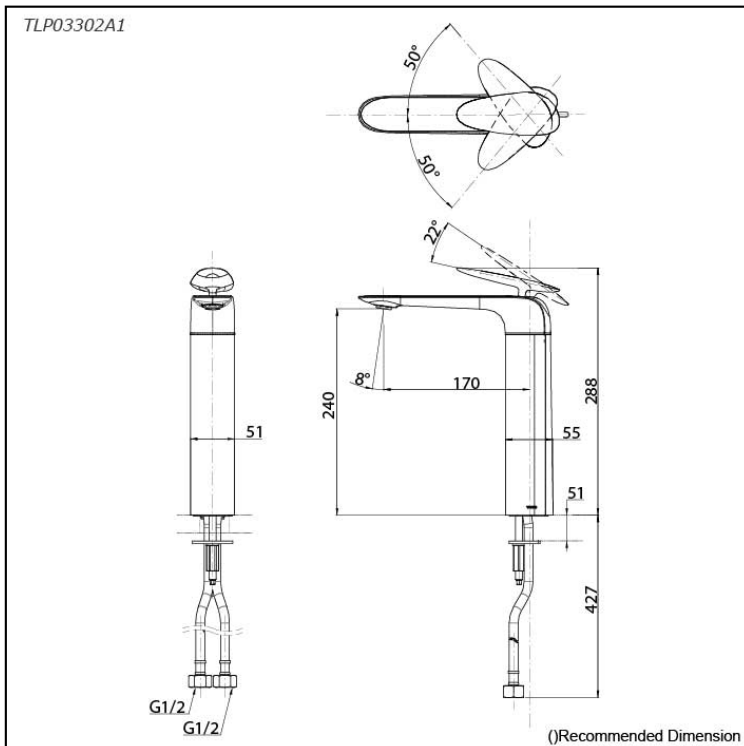

Specifications

Material: Brass

Water Pressure: 0.05MPa~1.0MPa

Parts description

- **TLP03302A1**
Single Lever Lavatory Faucet
(w/o Pop-up Waste)

reddot award 2019
winner

Flow Rate

TLP03302A1