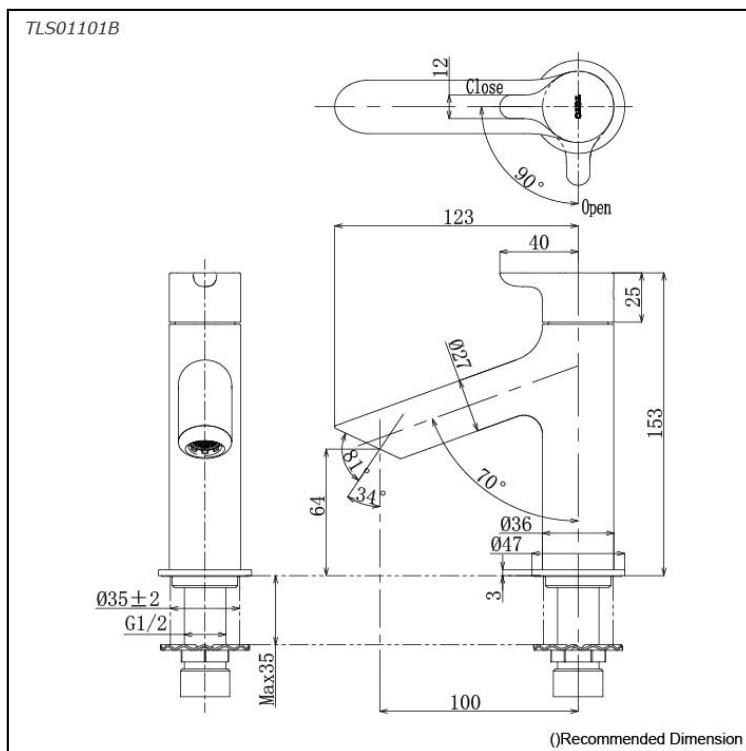

### Features

- Design Concept is Life and Branch
- TOTO original cartridge for smooth control
- High corrosion resistance plating
- TOTO aerated water technology, ECOCAP adds air to the water to achieve full water jet with less amount of water usage.

### Specifications

Finish: Chrome

Material: Brass

### Parts description

- **TLS01101B**  
Lavatory Faucet (Cold Water Only)