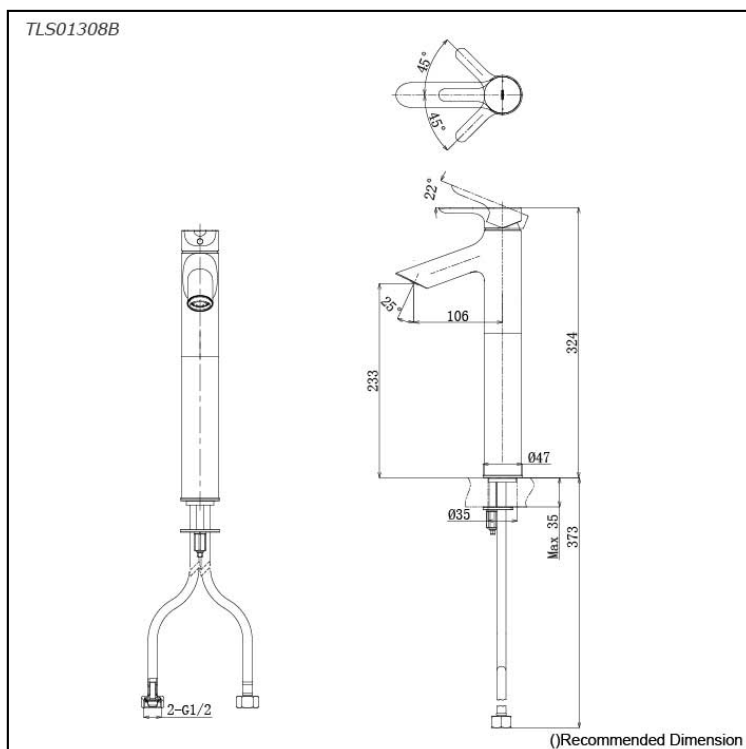

LB Series
Single Lever Lavatory Faucet
(Tall Vessel)
(w/o Pop-up Waste)

Features

- Design Concept is Life and Branch
- TOTO original cartridge for smooth control
- High corrosion resistance plating
- TOTO aerated water technology, ECOCAP adds air to the water to achieve full water jet with less amount of water usage.

Specifications

Finish: Chrome
Material: Brass
Water Pressure: 0.05MPa~1.0MPa

Parts description

- **TLS01308B**
Single Lever Lavatory Faucet (Tall Vessel)
(w/o Pop-up Waste)

Flow Rate

TLS01308B