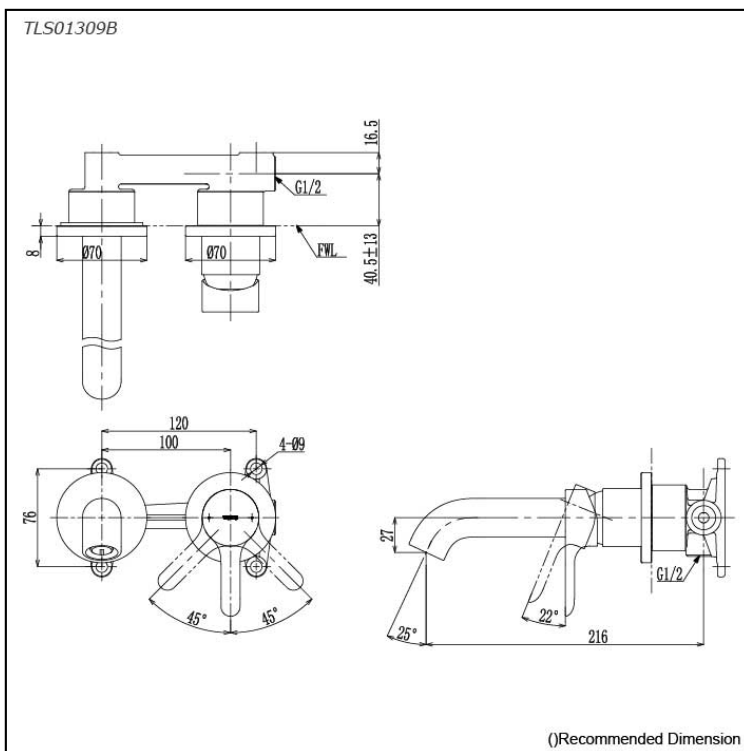

LB Series
 Wall-Mount Single Lever Lavatory Faucet
 (Short Spout) (w/o Pop-up Waste)

Features

- Design Concept is Life and Branch
- TOTO original cartridge for smooth control
- High corrosion resistance plating
- TOTO aerated water technology, ECOCAP adds air to the water to achieve full water jet with less amount of water usage.

Specifications

Finish: Chrome
 Material: Brass
 Water Pressure: 0.05MPa~1.0MPa

Parts description

- **TLS01309B**
 Wall-Mount Single Lever Lavatory Faucet
 (Short Spout) w/o waste fitting

Flow Rate

TLS01309B