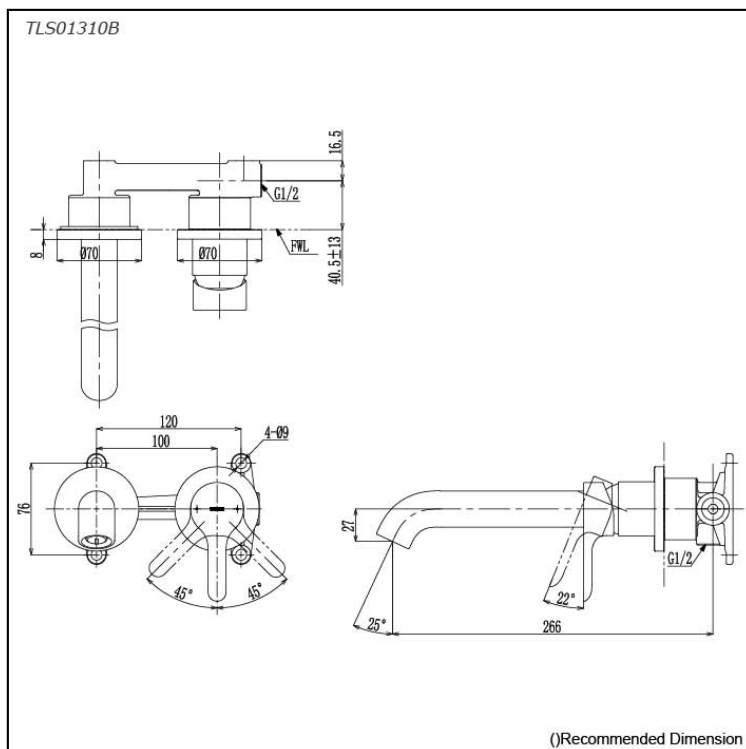

LB Series  
 Wall-Mount Single Lever Lavatory Faucet  
 (Long Spout) (w/o Pop-up Waste)

### Specifications

Finish: Chrome  
 Material: Brass  
 Water Pressure: 0.05MPa~1.0MPa

### Parts description

- **TLS01310B**  
 Wall-Mount Single Lever Lavatory Faucet  
 (Long Spout) w/o waste fitting

### Flow Rate

TLS01310B