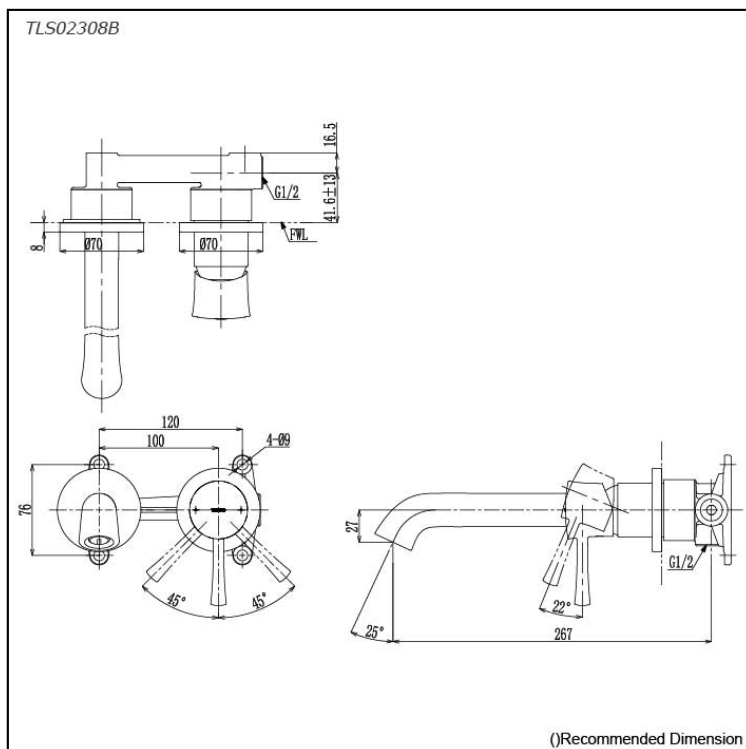

LN Series
 Wall-Mount Single Lever Lavatory Faucet
 (Long Spout) (w/o Pop-up Waste)

Features

- Design Concept is Life and Nostalgia
- TOTO original cartridge for smooth control
- High corrosion resistance plating
- TOTO aerated water technology, ECOCAP adds air to the water to achieve full water jet with less amount of water usage.

Specifications

Finish: Chrome
 Material: Brass
 Water Pressure: 0.05MPa~1.0MPa

Parts description

- **TLS02308B**
 Wall-Mount Single Lever Lavatory Faucet
 (Long Spout) w/o waste fitting

Flow Rate

TLS02308B