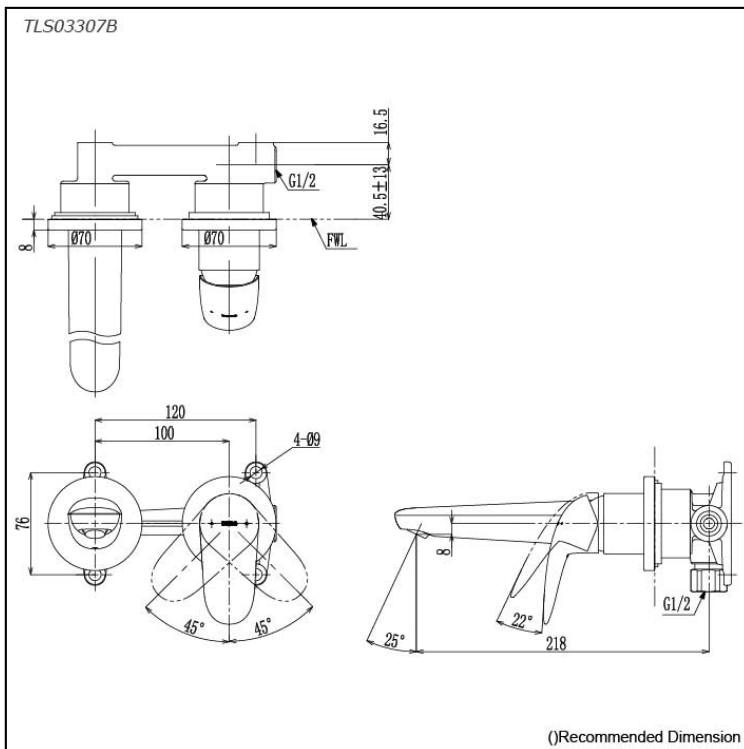

LC Series
 Wall-Mount Single Lever Lavatory Faucet
 (Short Spout) (w/o Pop-up Waste)

Features

- Design Concept is Life and Curve
- TOTO original cartridge for smooth control
- High corrosion resistance plating
- TOTO aerated water technology, ECOCAP adds air to the water to achieve full water jet with less amount of water usage.

Specifications

Finish: Chrome
 Material: Brass
 Water Pressure: 0.05MPa~1.0MPa

Parts description

- **TLS03307B**
 Wall-Mount Single Lever Lavatory Faucet
 (Short Spout) w/o waste fitting

Flow Rate

TLS03307B