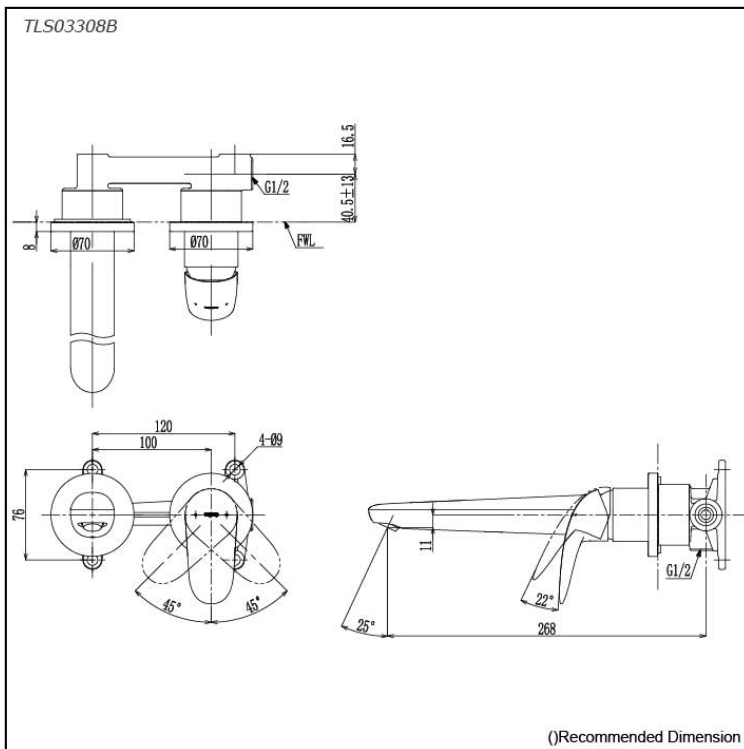

### Features

- Design Concept is Life and Curve
- TOTO original cartridge for smooth control
- High corrosion resistance plating
- TOTO aerated water technology, ECOCAP adds air to the water to achieve full water jet with less amount of water usage.

### Specifications

Finish: Chrome  
 Material: Brass  
 Water Pressure: 0.05MPa~1.0MPa

### Parts description

- **TLS03308B**  
 Wall-Mount Single Lever Lavatory Faucet  
 (Long Spout) w/o waste fitting

### Flow Rate

TLS03308B