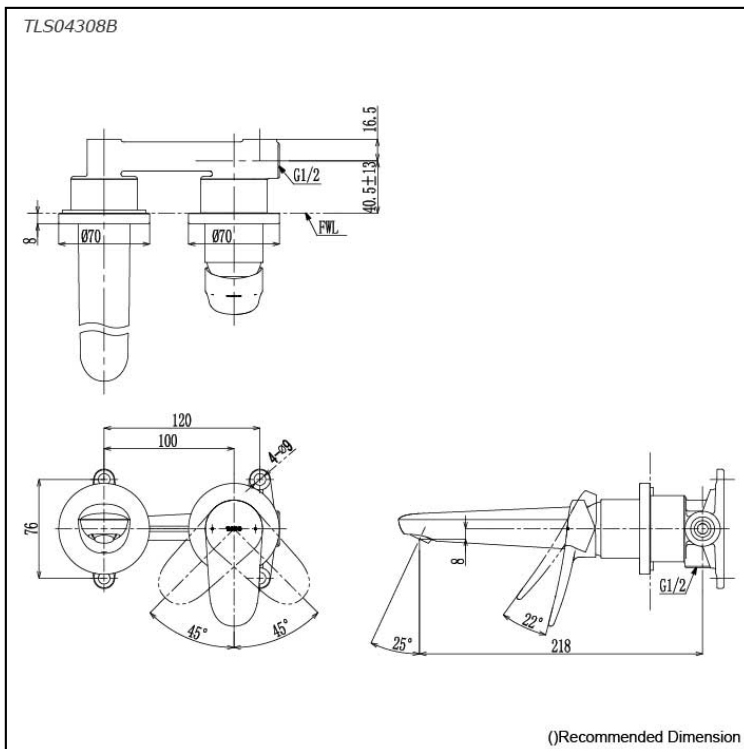

LF Series  
 Wall-Mount Single Lever Lavatory Faucet  
 (Short Spout) (w/o Pop-up Waste)

### Features

- Design Concept is Life and Flex.
- TOTO original cartridge for smooth control
- High corrosion resistance plating
- TOTO aerated water technology, ECOCAP adds air to the water to achieve full water jet with less amount of water usage.

### Specifications

Finish: Chrome  
 Material: Brass  
 Water Pressure: 0.05MPa~1.0MPa

### Parts description

- **TLS04308B**  
 Wall-Mount Single Lever Lavatory Faucet  
 (Short Spout) w/o waste fitting