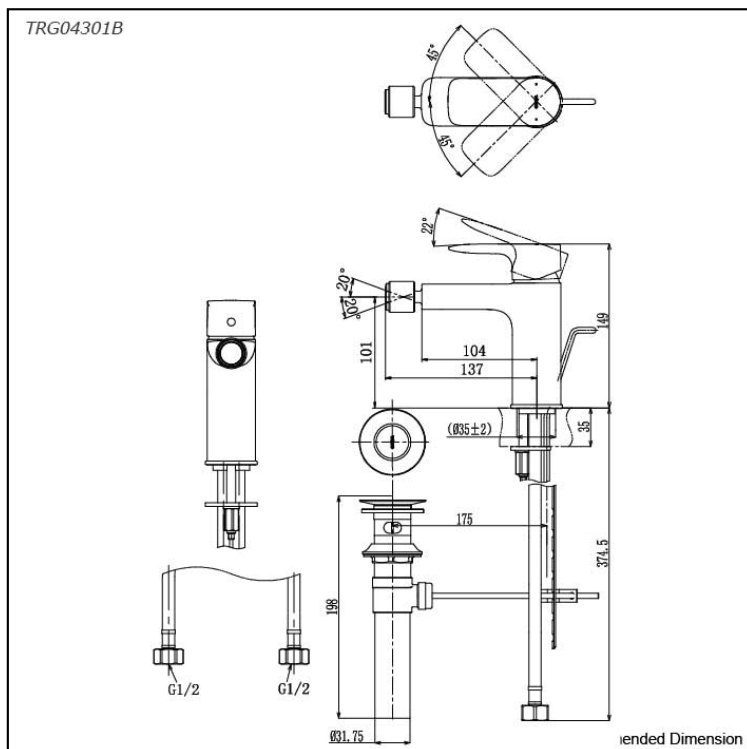

GA Series
Bidet Faucet
(w/ Pop-up Waste)

Features

- Design Concept is Gorgeous and Advance
- The PVD finishes provides both beauty and strength, adding rich color to the bathroom space

Specifications

Material: Brass
Water Pressure: 0.05MPa~1.0MPa

Parts description

- **TRG04301B**
Bidet Faucet (w/ Pop-up Waste)

Flow Rate

TRG04301B