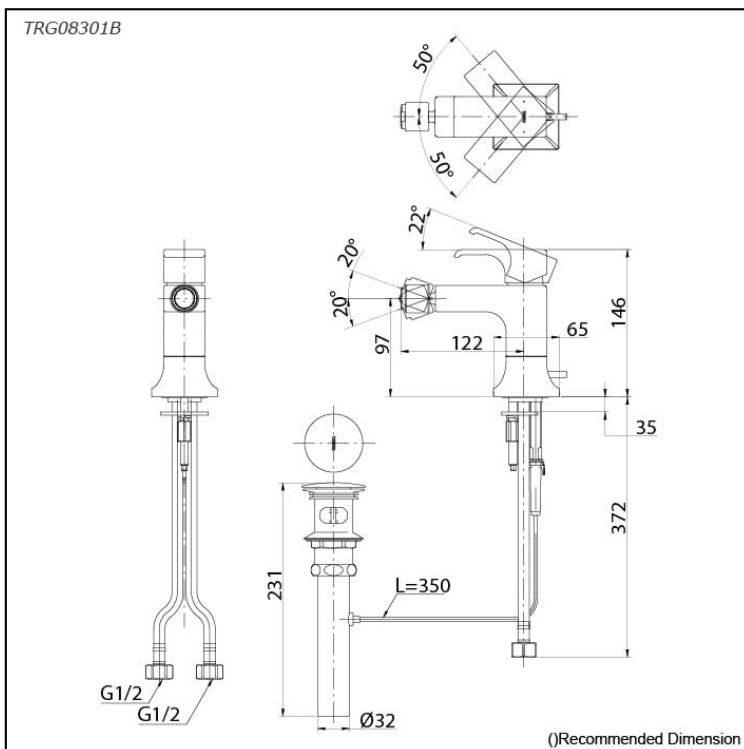

GC Series
Bidet Faucet
(w/ Pop-up Waste)

Features

- Breadth and symbolism of classic design in a contemporary form
- Elegant design that stood the test of time while transitioning to a modern design that reflects the present day
- Easy Installation and Usage
- The PVD finishes provides both beauty and strength, adding rich color to the bathroom space

Specifications

Material: Brass

Water Pressure: 0.05MPa~1.0MPa

Parts description

- **TRG08301B**
Bidet Faucet
(w/ Pop-up Waste)

Flow Rate

TRG08301B