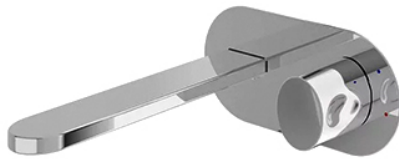

*LE MUSE*  
*Wall Mounted Single Lever Lavatory Faucet*  
*(w/o Pop-up Waste)*

### Features

- Modern styling to complement the LE MUSE design suite
- Durable finishes
- Brass valve bodies

### Specifications

Finish: Nickel Chrome  
 Water Pressure: 0.05MPa~0.75MPa

### Parts description

- **TX120LQBR**  
 Wall Mounted Single Lever Lavatory Faucet  
 (w/o Pop-up Waste)