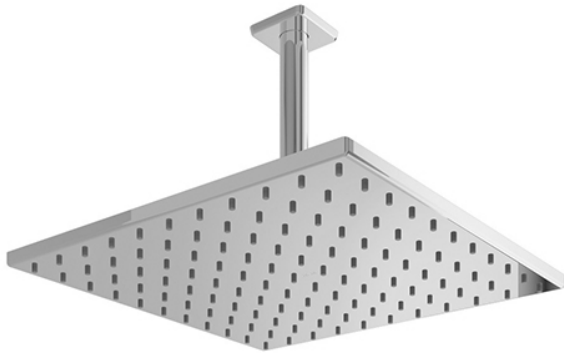

Fixed Shower Head
(Ceiling Type)

Features

- Classic Styling
- Simple profile with clean curves creates a neat environment
- Safety with anti-drop mechanism

Specifications

Water Pressure: 0.05 Mpa ~ 1.0 Mpa

Shape: Square

Size: 300mm x 300mm

Parts description

- **TX491SI**
Fixed Shower Head (Ceiling Type)