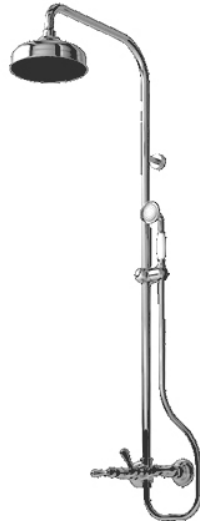

CURIO
Lever Handle Shower Column
w/ Hand Shower

Features

- Classical
- Durable finishes
- Brass valve bodies

Specifications

Finish: Nickel Chrome

Water Pressure: 0.05MPa~0.75MPa

Parts description

- **TX492SCLZ**
Lever Handle Shower Column w/ Hand Shower