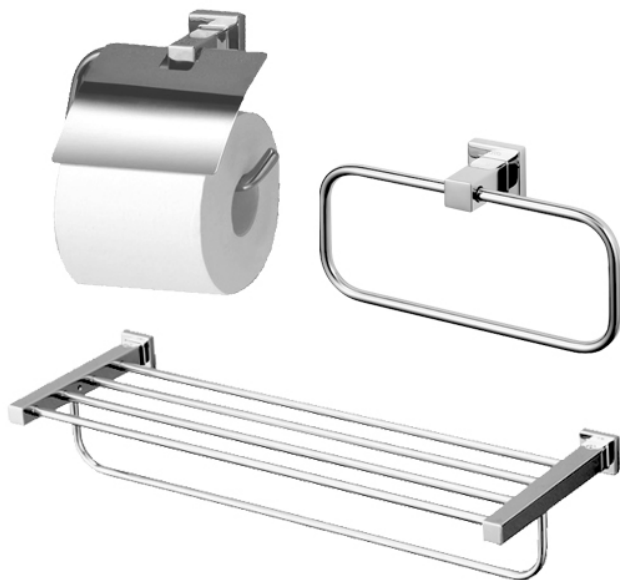

*L Selection  
Accessories Set*

### Features

- Gorgeous and Generous Design
- Beautiful Curves, Noble Quality
- Easy to use and install

### Specifications

YH408RC: 165W x 55D x 83H mm

YTT408C: 229W x 55D x 99H mm

YTS408BC: 560W x 200D x 90H mm

### Parts description

- **YH408RC**  
Paper Holder
- **YTT408C**  
Towel Ring
- **YTS408BC**  
Towel Shelf