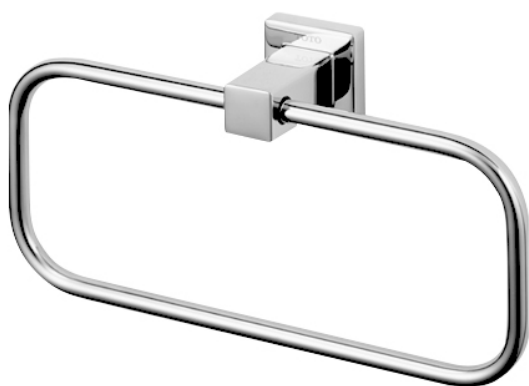

*L Selection
Towel Ring*

Features

- Gorgeous and Generous Design
- Beautiful Curves, Noble Quality
- Easy to use and install

Specifications

Size: 229W x 55D x 99H mm

Parts description

- **YTT408C**
Towel Ring