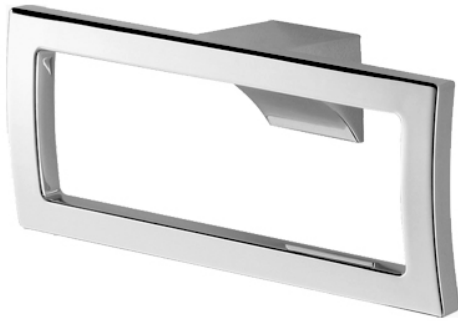

G Selection
Towel Ring

Features

- Gorgeous and Generous Design
- Beautiful Curves, Noble Quality
- Easy to use and install

Specifications

Size: 200W x 47D x 74H mm

Parts description

- **YTT903C**
Towel Ring