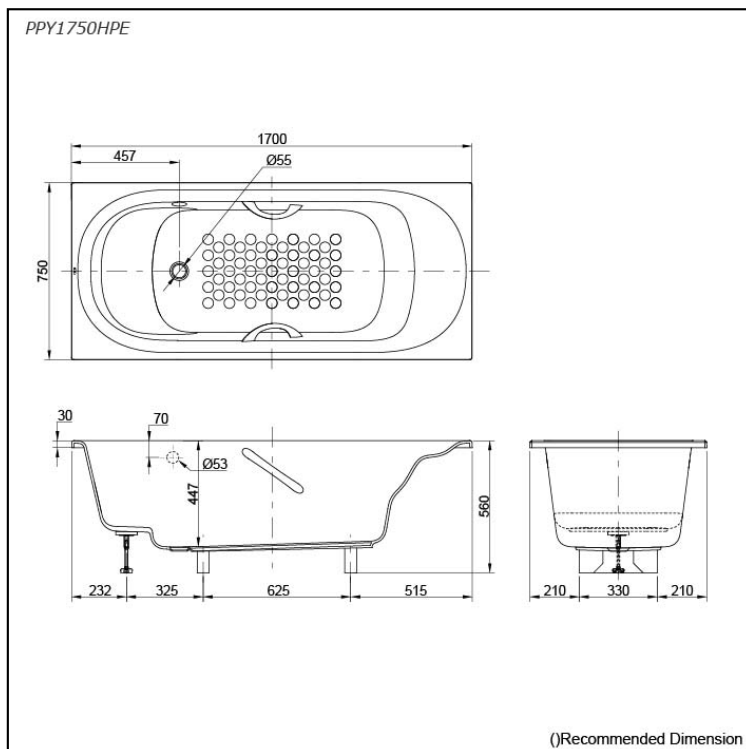

Specifications

Size:	1700W x 750D x 560H mm
Material:	"Pearl" Acrylic (Artificial Marble)
Actual Capacity:	203L
Pop-up Waste:	Not Included

Parts description

Fitting is **not** included.

- **PPY1750HPE**
"Pearl" Acrylic Artificial Marble Non-Apron Bathtub (w/ Hand Grip)

Optional Parts

- DB505R-2A or B
A: For vertical drain
B: For horizontal drain
Pop-up Waste (Push-button switch)
- DB903R-2A or B
A: For vertical drain
B: For horizontal drain
Pop-up Waste (Step-button switch)