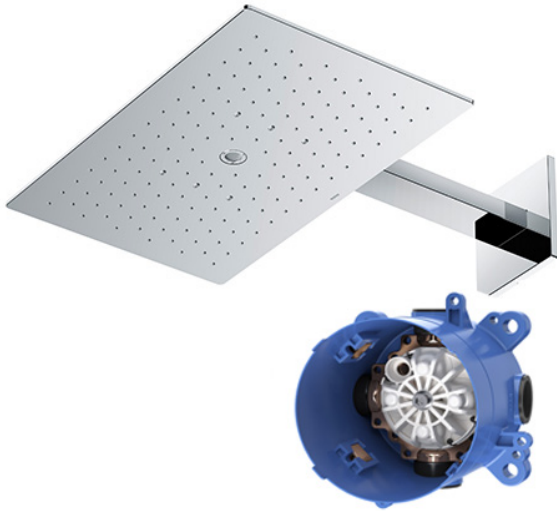

Z Selection
Over Head Shower
(Wall Type) (2 mode)

Features

- 2 mode functions, Rectangle shape over head shower (COMFORT WAVE, WARM SPA)

Specifications

Finish:	Chrome
Material:	Brass
Shape:	Rectangle
Dimension:	470W x 290Dmm
Water Pressure:	0.15MPa~1.0MPa

Parts description

- **TBW08004D**
Over Head Shower (Wall Type) (2 mode)
- **TBN01002B**
Concealed Box

Certifications