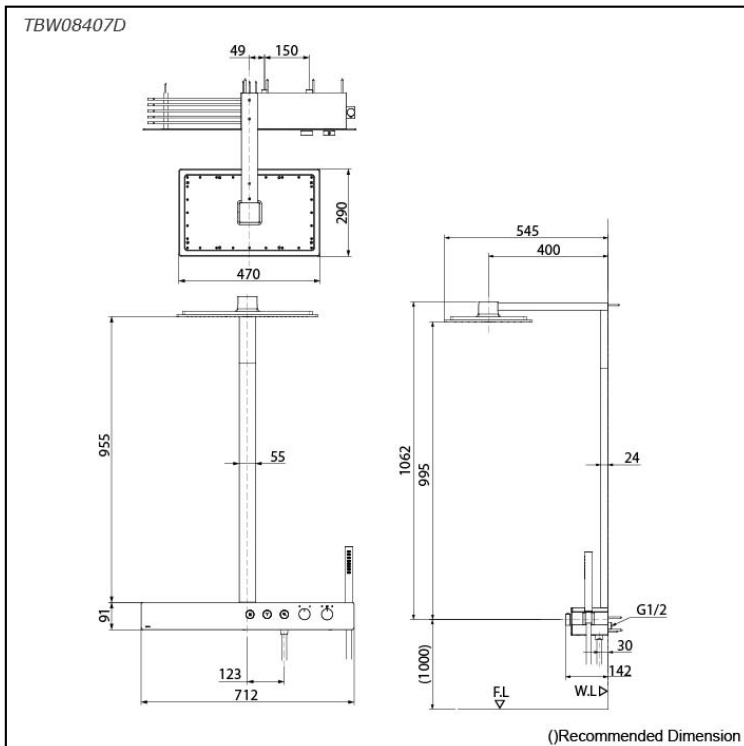

Z Shower Series  
 Thermostat Shower Column (2 mode)  
 (w/ Hand Shower) (w/o Spout)

## Specifications

Finish:	Chrome
Material:	Brass
Water Pressure:	0.15MPa~1.0MPa
Dimension Shower Head:	470W x 290D mm
Shape Shower Head :	Rectangular

## Parts description

- **TBW08407D**  
 Thermostat Shower Column (2 mode)  
 (w/ Hand Shower) (w/o spout)