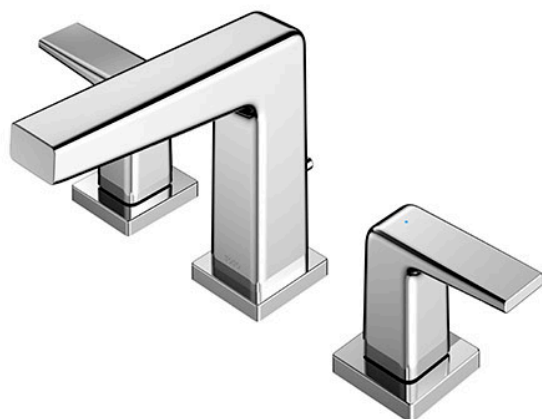

GB Series
2 Handle Lavatory Faucet
(3-Holes) (w/ Pop-up Waste)

Features

- Stately squareness and beveled edges imbue a space with dignity
- Gently beveled with balanced highlights accentuate the shape of the gradually narrowing spout
- Easy Installation and Usage

Specifications

Finish: Chrome
Material: Brass
Water Pressure: 0.05MPa~1.0MPa

Parts description

- **TLG10201D**
2 Handle Lavatory Faucet (3-Holes)
(w/ Pop-up Waste)

Certifications