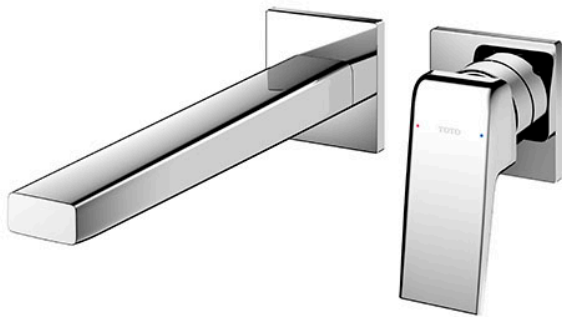

GB Series  
 Wall-Mount Single Lever Lavatory Faucet  
 (Long Spout) (w/o Pop-up Waste)

### Features

- Stately squareness and beveled edges imbue a space with dignity
- Gently beveled with balanced highlights accentuate the shape of the gradually narrowing spout
- Easy Installation and Usage
- Long lasting, COMFORT GLIDE mechanism for a smooth operation

### Specifications

Finish: Chrome  
 Material: Brass  
 Water Pressure: 0.05MPa~1.0MPa

### Parts description

- **TLG10308D**  
 Wall Mount Single Lever Lavatory Faucet  
 (Long Spout) (w/o Waste Fittings)