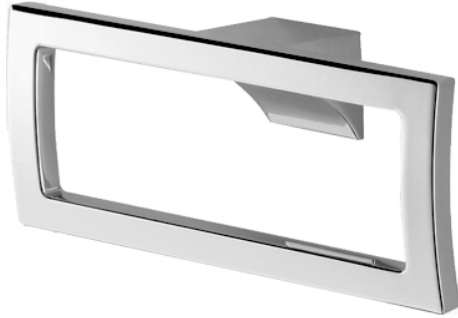

G Selection
Towel Ring

Features

- Gorgeous and Generous Design
- Beautiful Curves, Noble Quality
- Easy to use and install

Specifications

Size: 200W x 47D x 74H mm

Parts description

- **YTT903C**
Towel Ring