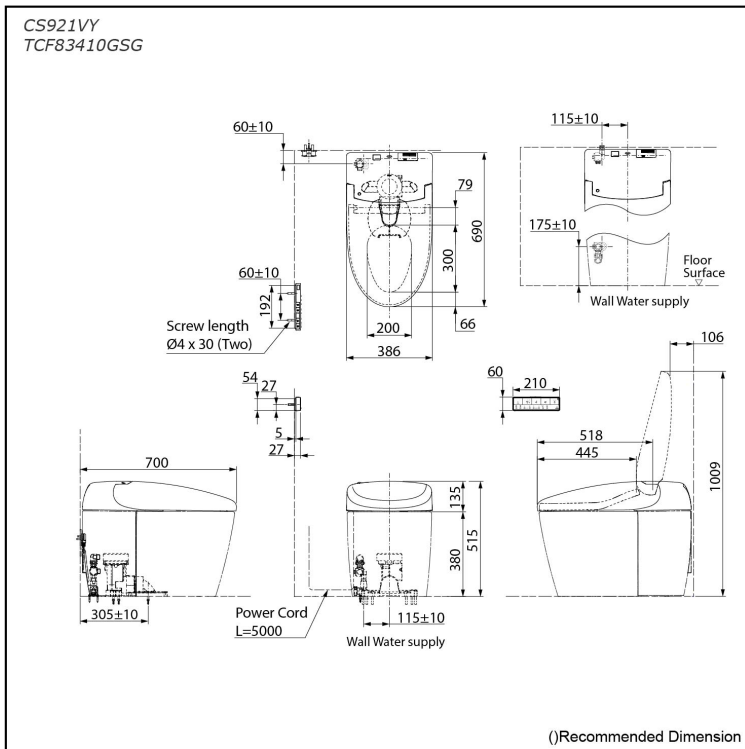

Specifications

Flush system:	TORNADO FLUSH
Water Use:	4.0L / 3.0L
Rough-in:	305 mm
Bowl Shape:	Elongated
Water Pressure:	0.05MPa~0.75MPa
Power Rating:	220~240V, 50/60Hz, 843~852W
Length of Power Cord:	5.0 m
Material:	Bowl -Vitreous China Seat & Cover -Plastic Remote Controller -Aluminium
Size:	386Wx690Dx515H mm

Parts description

- **CS921VY**
Water Closet Bowl (S-Trap)
(Rough-in 305)
- **TCF83410GSG**
WASHLET unit

Optional Parts

- T53P100VR
Floor Flange

Colors

White (#NW1)

Certifications

Important Note