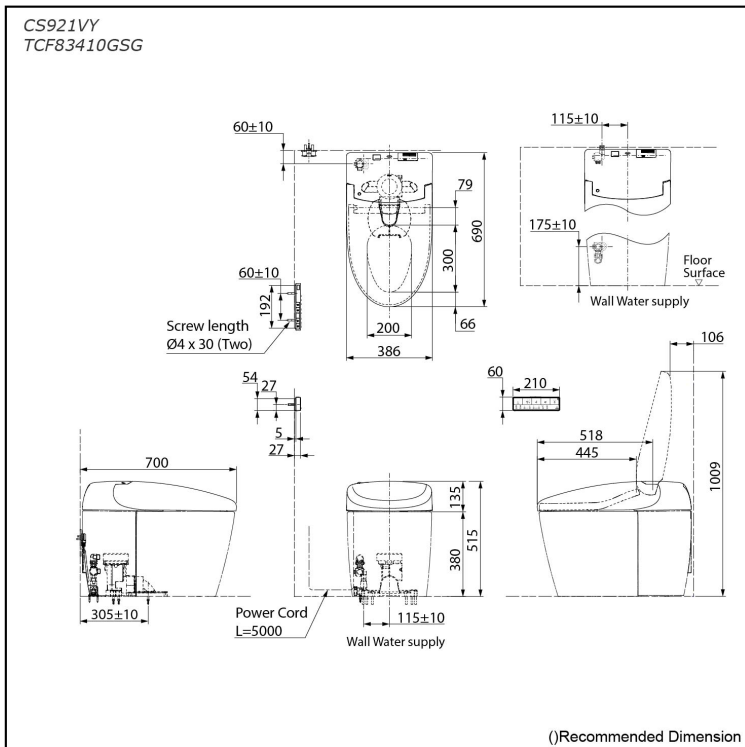

Specifications

Flush system:	TORNADO FLUSH
Water Use:	4.0L / 3.0L
Rough-in:	305 mm
Bowl Shape:	Elongated
Water Pressure:	0.05MPa~0.75MPa
Power Rating:	220~240V, 50/60Hz, 843~852W
Length of Power Cord:	5.0 m
Material:	Bowl -Vitreous China Seat & Cover -Plastic Remote Controller -Aluminium
Size:	386Wx690Dx515H mm

Parts description

- **CS921VY**
Water Closet Bowl (S-Trap)
(Rough-in 305)
- **TCF83410GSG**
WASHLET unit

Optional Parts

- T53P100VR
Floor Flange

Colors

White (#NW1)

Certifications

Important Note