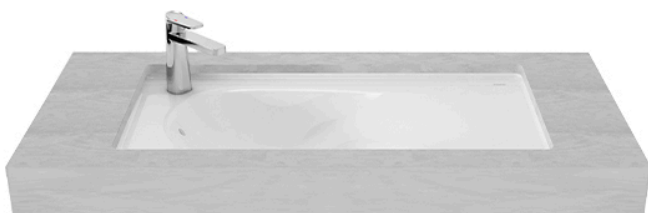

*Alisei*  
Under Counter Lavatory

### Features

- Smooth curved contour surface maintain a geometry rectangular appearance
- Side Overflow
- Under counter lavatory can mix with different variety of counter top to create space

### Specifications

Size:	850W x 470D x 175H mm (Basin)
Size:	800W x 420D mm (Inner Lavatory)
Material:	Ceramic