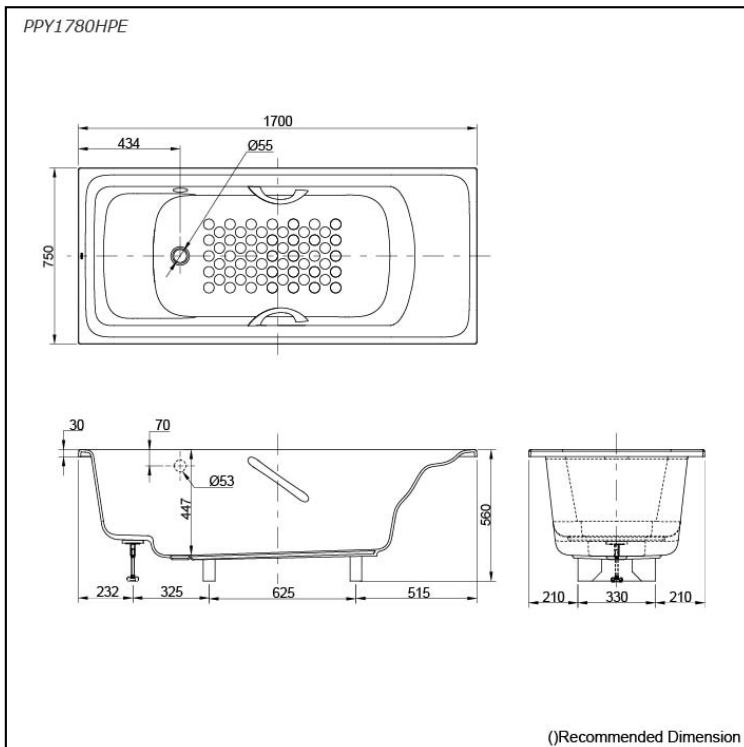

## Specifications

|                  |                                     |
|------------------|-------------------------------------|
| Size:            | 1700W x 750D x 560H mm              |
| Material:        | "Pearl" Acrylic (Artificial Marble) |
| Actual Capacity: | 203L                                |
| Pop-up Waste:    | Not Included                        |

## Parts description

Fittings is **not included**.

- **PPY1780HPE**  
"Pearl" Acrylic Artificial Marble Non-Apron Bathtub (w/ Hand Grip)

### Optional Parts

- DB505R-3A or B  
A: For vertical drain  
B: For horizontal drain  
Pop-up Waste (Push-button switch)
- DB903R-2A or B  
A: For vertical drain  
B: For horizontal drain  
Pop-up Waste (Step-button switch)