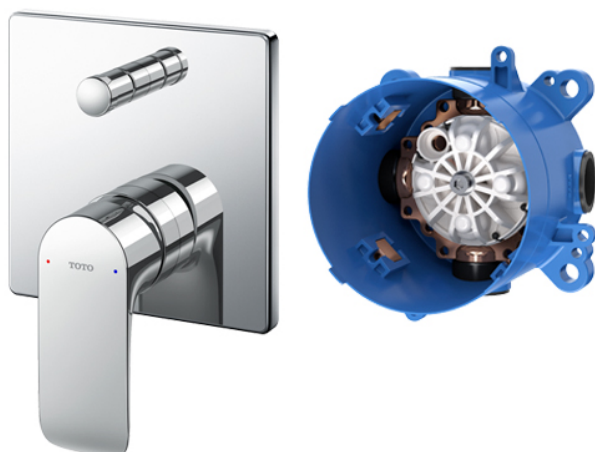

GA Series  
Single Lever Shower Mixer with Diverter

### Features

- Contemporary styling

### Specifications

Finish: Chrome

Material: Brass

### Parts description

- **TBG04304S**  
Single Lever Shower Mixer with Diverter
- **TBN01001S**  
Concealed Box