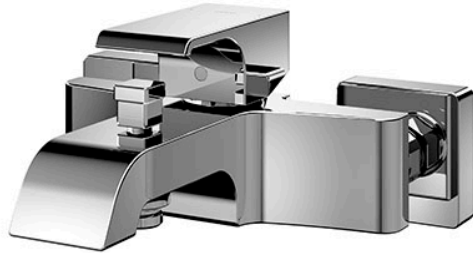

GC Series
Exposed Single Lever Bath &
Shower Mixer

Features

- Breadth and symbolism of classic design in a contemporary form
- Elegant design that stood the test of time while transitioning to a modern design that reflects the present day
- Easy Installation and Usage
- Long lasting, COMFORT GLIDE mechanism for a smooth operation

Specifications

Finish: Chrome
Material: Brass
Water Pressure: 0.05MPa~1.0MPa

Parts description

- **TBG08302S**
Exposed Single Lever Bath & Shower Mixer

Certifications