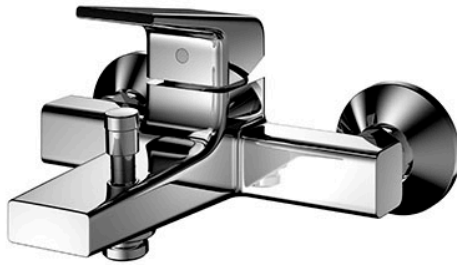

GB Series
Exposed Single Lever Bath &
Shower Mixer

Features

- Stately squareness and beveled edges imbue a space with dignity
- Gently beveled with balanced highlights accentuate the shape of the gradually narrowing spout
- Easy Installation and Usage
- Long lasting, COMFORT GLIDE mechanism for a smooth operation

Specifications

Finish: Chrome
Material: Brass
Water Pressure: 0.05MPa~1.0MPa

Parts description

- **TBG10302S**
Exposed Single Lever Bath & Shower Mixer

Certifications