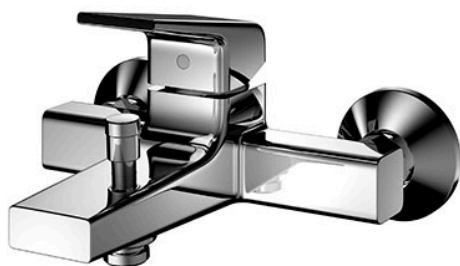

GB Series  
Exposed Single Lever Bath &  
Shower Mixer

### Features

- Stately squareness and beveled edges imbue a space with dignity
- Gently beveled with balanced highlights accentuate the shape of the gradually narrowing spout
- Easy Installation and Usage
- Long lasting, COMFORT GLIDE mechanism for a smooth operation

### Specifications

Finish: Chrome  
Material: Brass  
Water Pressure: 0.05MPa~1.0MPa

### Parts description

- **TBG10302S**  
Exposed Single Lever Bath & Shower Mixer