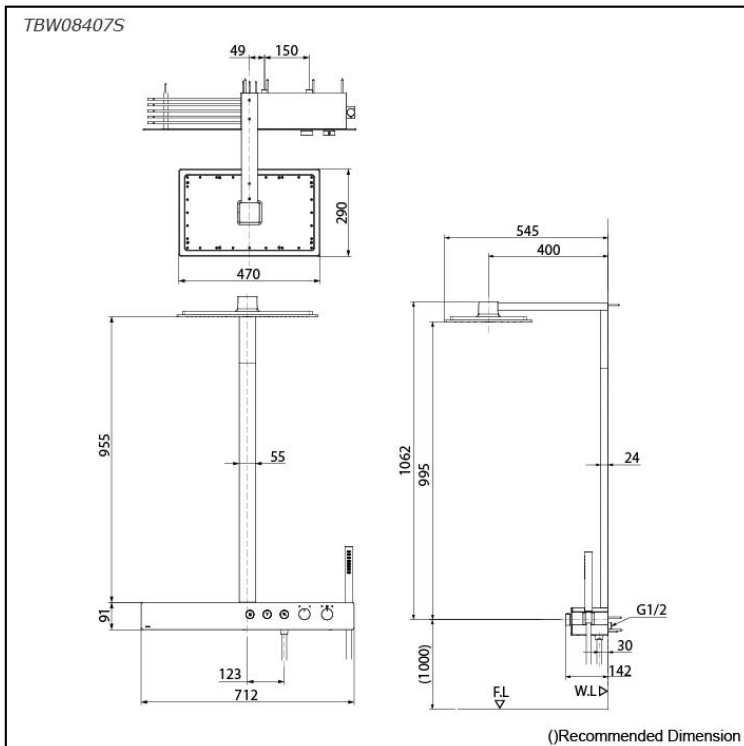

Z Shower Series
 Thermostat Shower Column (2 mode)
 (w/ Hand Shower) (w/o Spout)

Features

- A new style that fuse both bold design and advance technology (COMFORT WAVE, WARM SPA)
- A higher-dimension integration of design and technology. Bold linear shapes that make hairline accents shine, artfully arranged control with precision details that provides a richer shower experience
- 2 types of Shower variation (Overhead / Hand)
- Thermostat Controller

Specifications

Finish:	Chrome
Material:	Brass
Water Pressure:	0.15MPa~1.0MPa
Dimension Shower Head:	470W x 290D mm
Shape Shower Head :	Rectangular

Parts description

- **TBW08407S**
 Thermostat Shower Column (2 mode)
 (w/ Hand Shower) (w/o spout)