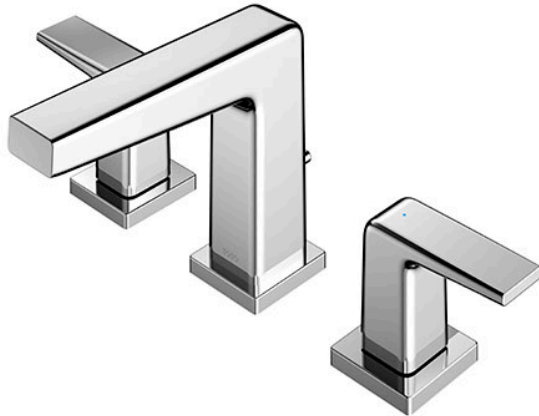

*GB Series  
2 Handle Lavatory Faucet  
(3-Holes) (w/ Pop-up Waste)*

### Features

- Stately squareness and beveled edges imbue a space with dignity
- Gently beveled with balanced highlights accentuate the shape of the gradually narrowing spout
- Easy Installation and Usage

### Specifications

Finish: Chrome  
Material: Brass  
Water Pressure: 0.05MPa~1.0MPa

### Parts description

- **TLG10201S**  
2 Handle Lavatory Faucet (3-Holes)  
(w/ Pop-up Waste)