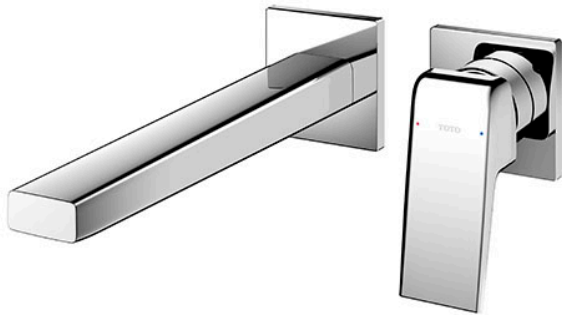

GB Series
 Wall-Mount Single Lever Lavatory Faucet
 (Long Spout) (w/o Pop-up Waste)

Features

- Stately squareness and beveled edges imbue a space with dignity
- Gently beveled with balanced highlights accentuate the shape of the gradually narrowing spout
- Easy Installation and Usage
- Long lasting, COMFORT GLIDE mechanism for a smooth operation

Specifications

Finish: Chrome
 Material: Brass
 Water Pressure: 0.05MPa~1.0MPa

Parts description

- **TLG10308S**
 Wall Mount Single Lever Lavatory Faucet
 (Long Spout) (w/o Waste Fittings)

Certifications