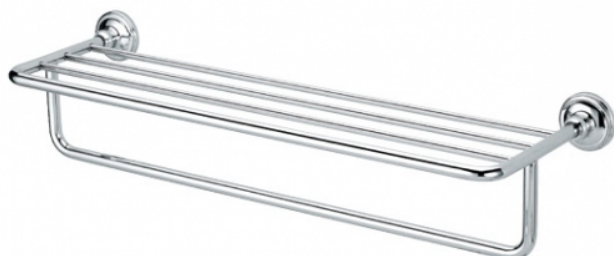

Curio
Combination Towel Shelf and Bar

Features

- Beautiful and generous appearance
- Simple installation, easy to use

Specifications

Size: 660W x 150D x 113H mm

Parts description

- **TX4WAC**
Combination Towel Shelf and Bar