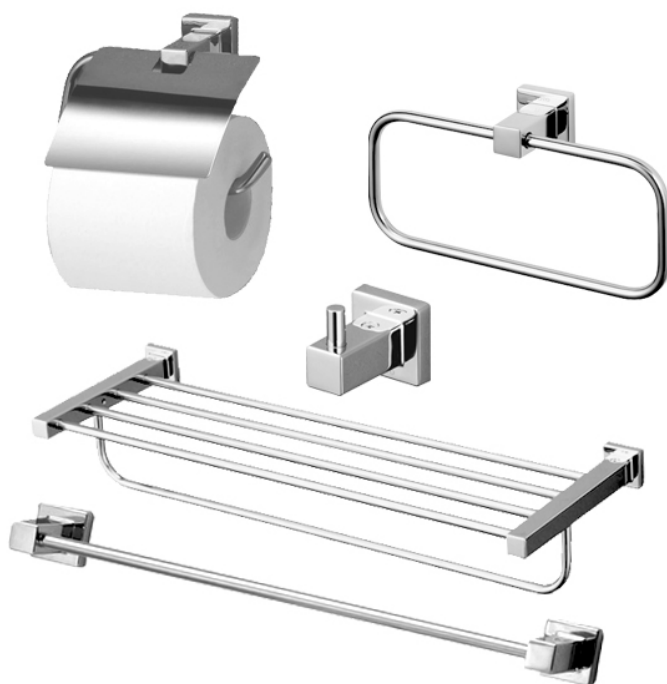

L Selection Accessories Set

Features

- Gorgeous and Generous Design
- Beautiful Curves, Noble Quality
- Easy to use and install

Specifications

YH408RC:	165W x 55D x 83H mm
YTT408C:	229W x 55D x 99H mm
YTS408BC:	560W x 200D x 90H mm
YRH408C:	40W x 55D x 48H mm
YT408S6RC:	650W x 55D x 40H mm

Parts description

- **YH408RC**
Paper Holder
- **YTT408C**
Towel Ring
- **YTS408BC**
Towel Shelf
- **YRH408C**
Robe Hook
- **YT408S6RC**
Towel Bar