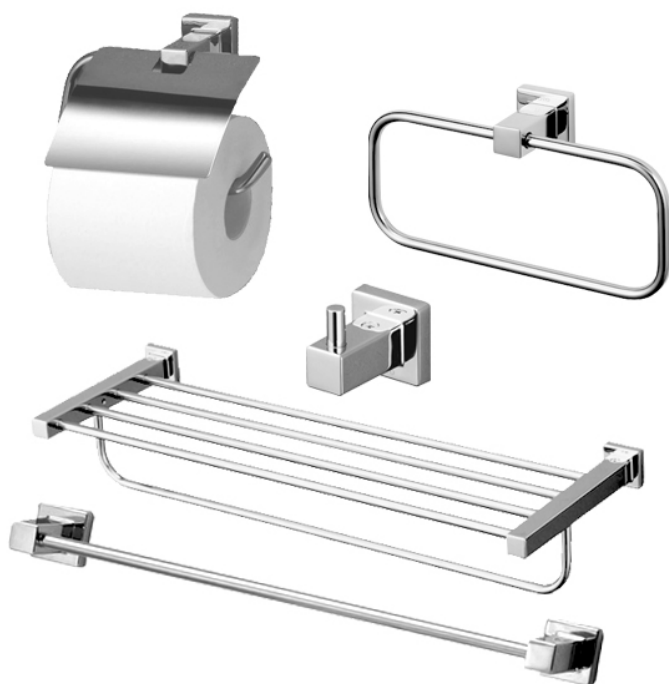

### L Selection Accessories Set

### Features

- Gorgeous and Generous Design
- Beautiful Curves, Noble Quality
- Easy to use and install

### Specifications

YH408RC:	165W x 55D x 83H mm
YTT408C:	229W x 55D x 99H mm
YTS408BC:	560W x 200D x 90H mm
YRH408C:	40W x 55D x 48H mm
YT408S6RC:	650W x 55D x 40H mm

### Parts description

- **YH408RC**  
Paper Holder
- **YTT408C**  
Towel Ring
- **YTS408BC**  
Towel Shelf
- **YRH408C**  
Robe Hook
- **YT408S6RC**  
Towel Bar